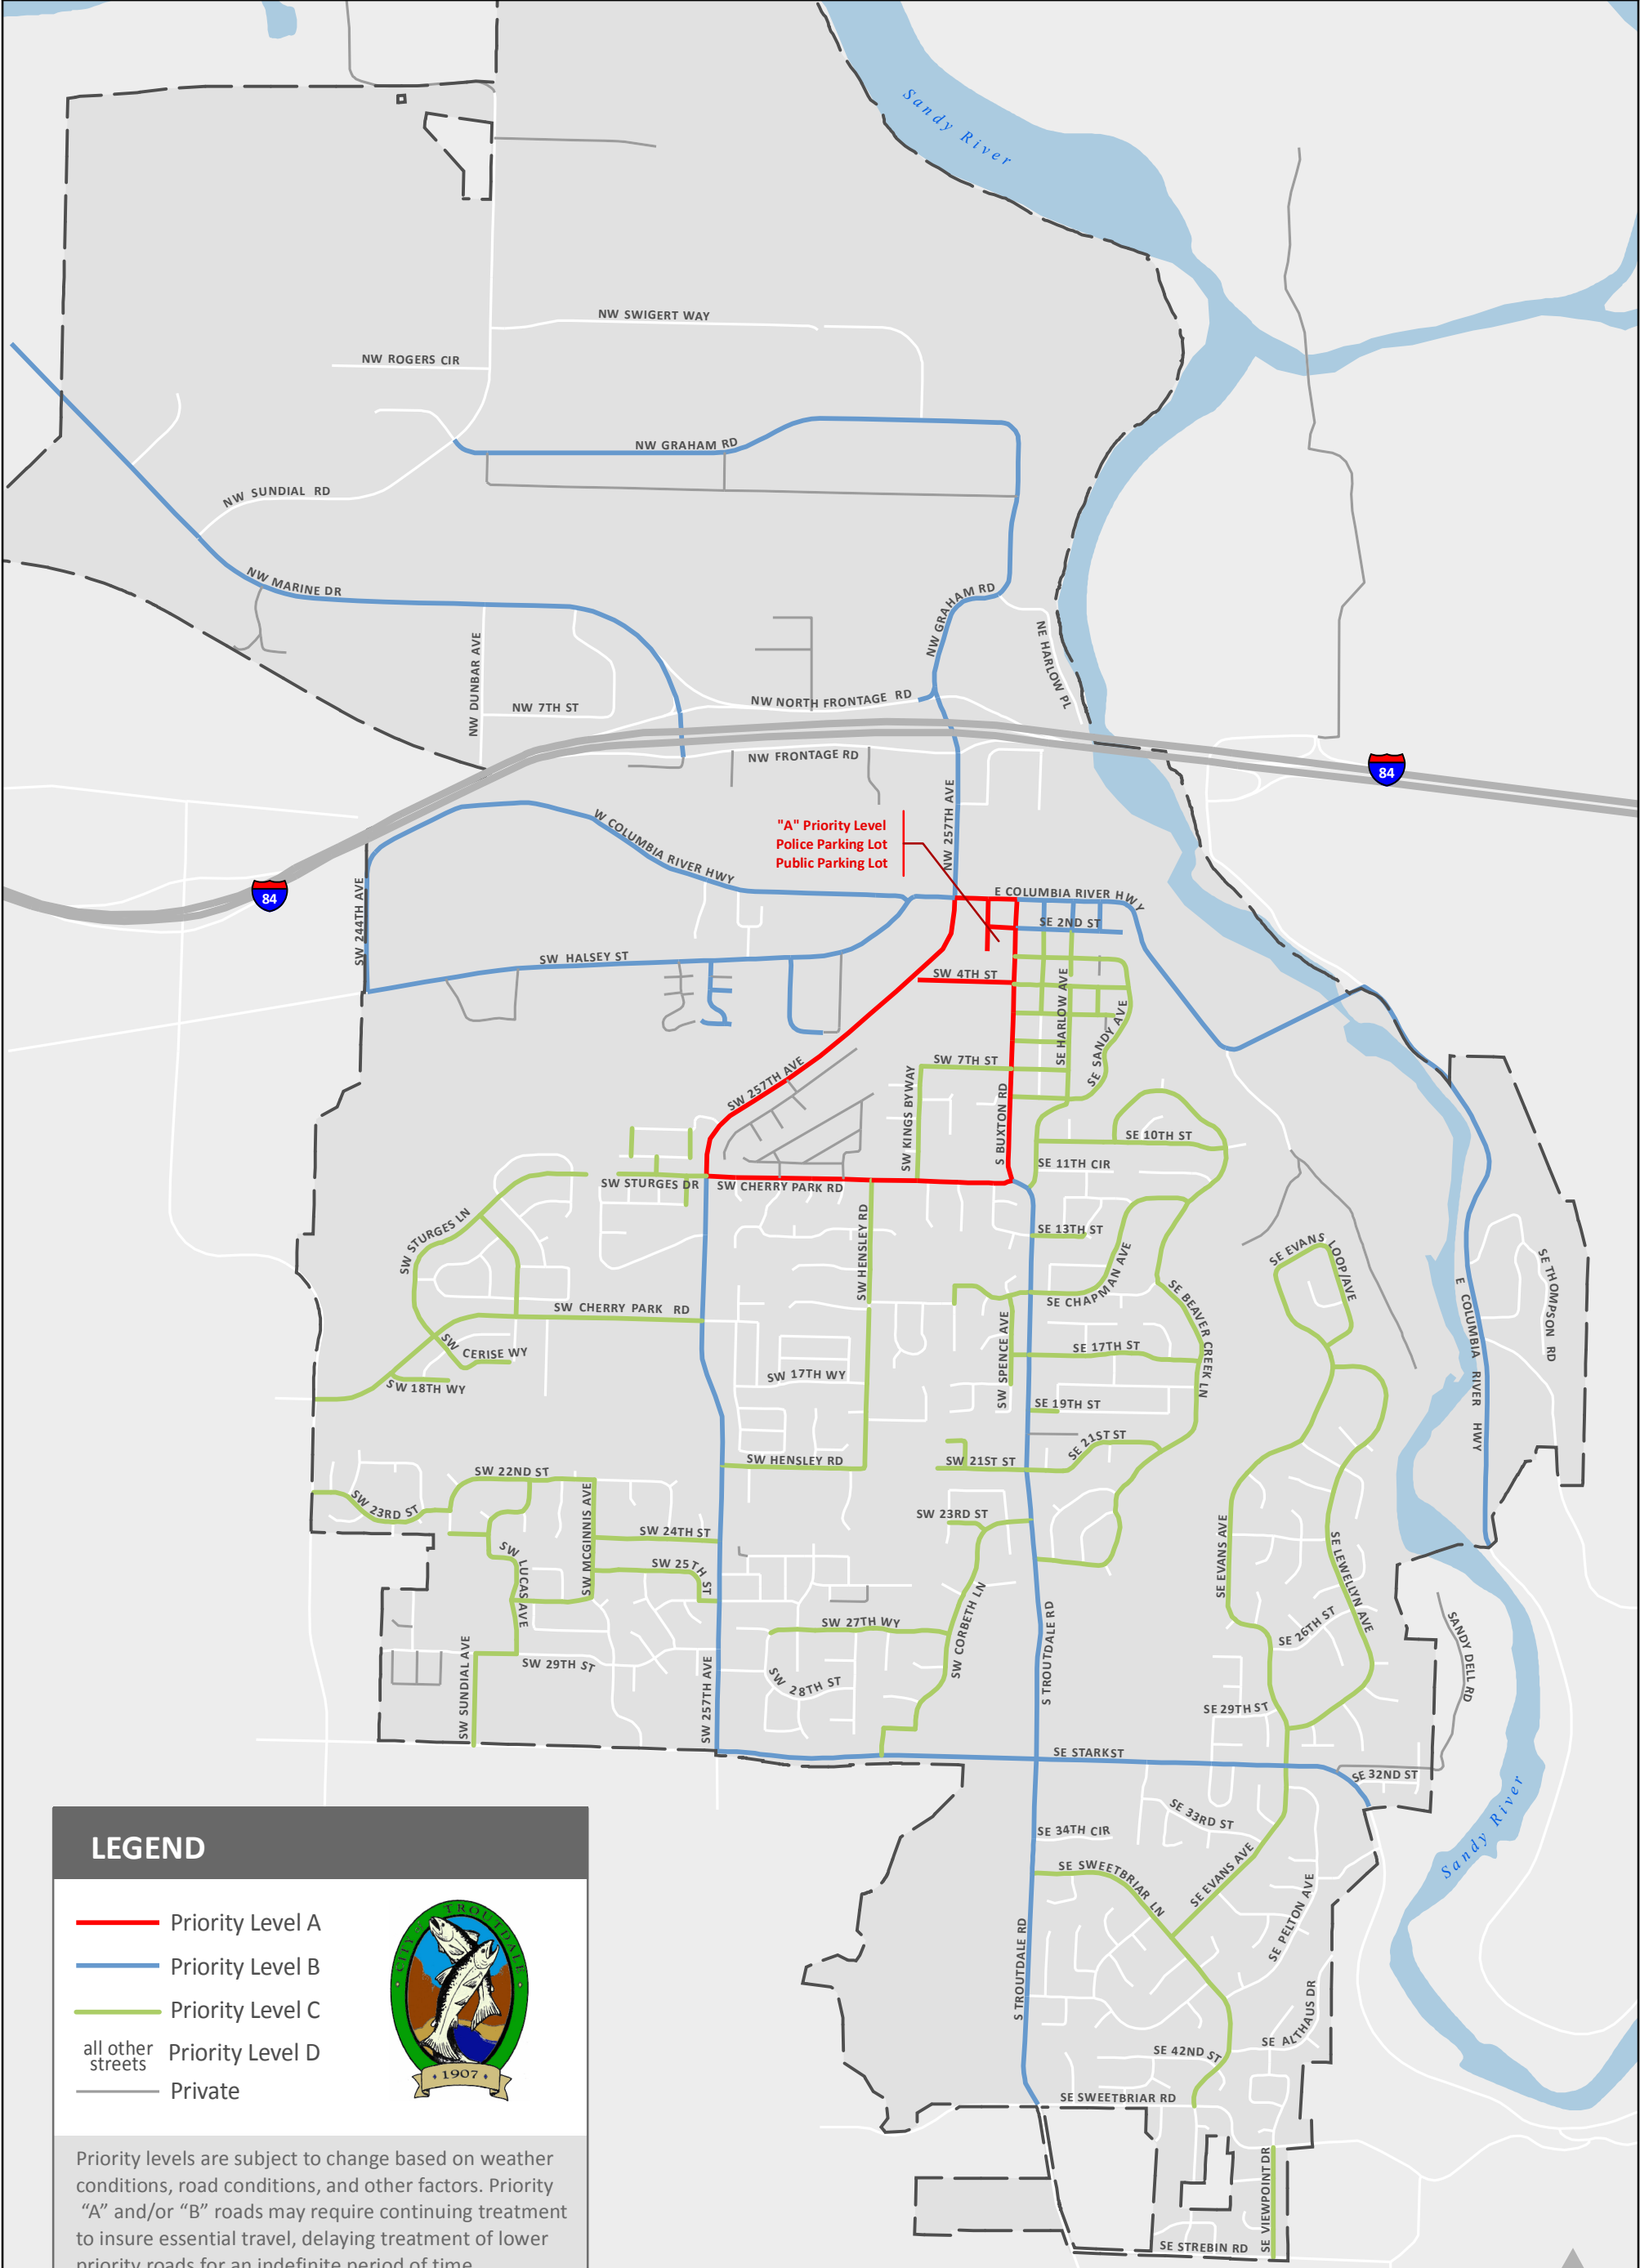

# CITY OF TROUTDALE

## PRIORITY ROUTES FOR SNOW & ICE TREATMENT

### LEGEND

- Priority Level A
- Priority Level B
- Priority Level C
- all other streets
- - - Private

Priority levels are subject to change based on weather conditions, road conditions, and other factors. Priority "A" and/or "B" roads may require continuing treatment to insure essential travel, delaying treatment of lower priority roads for an indefinite period of time.