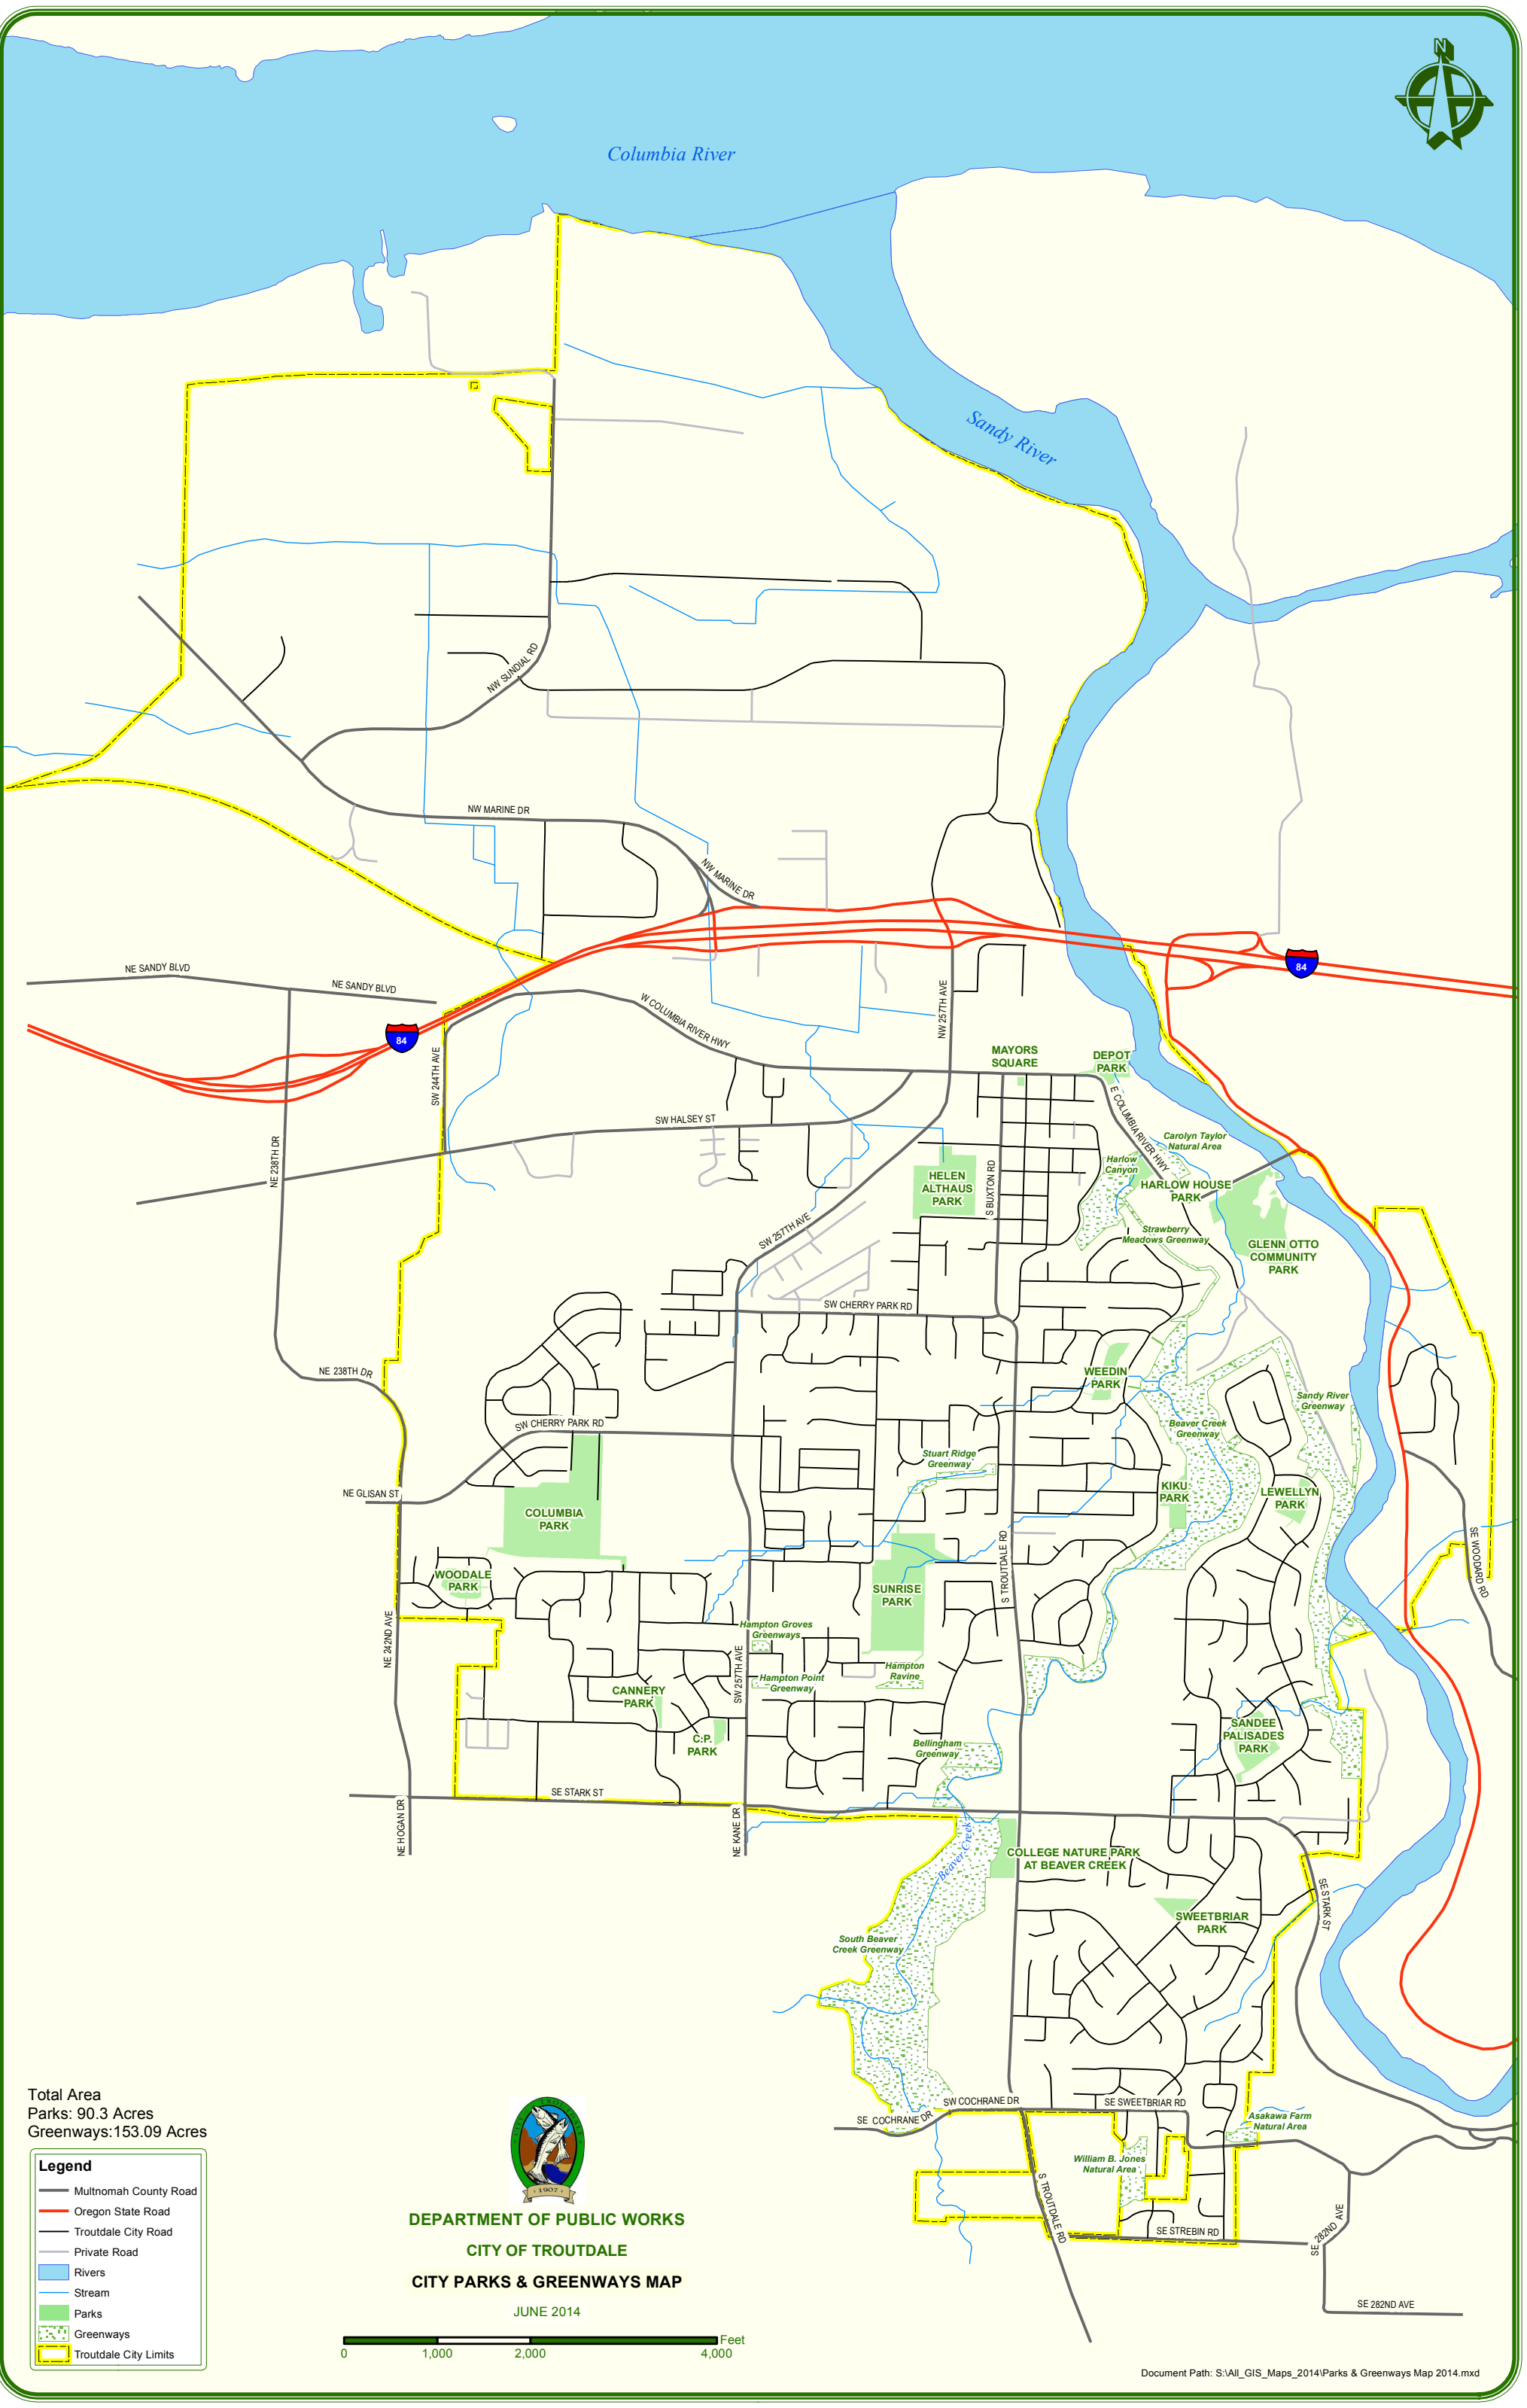

Columbia River

Sandy River

Total Area
Parks: 90.3 Acres
Greenways: 153.09 Acres

DEPARTMENT OF PUBLIC WORKS
CITY OF TROUTDALE
CITY PARKS & GREENWAYS MAP

JUNE 2014

- Legend**
- Multnomah County Road
 - Oregon State Road
 - Troutdale City Road
 - Private Road
 - Rivers
 - Stream
 - Parks
 - Greenways
 - Troutdale City Limits