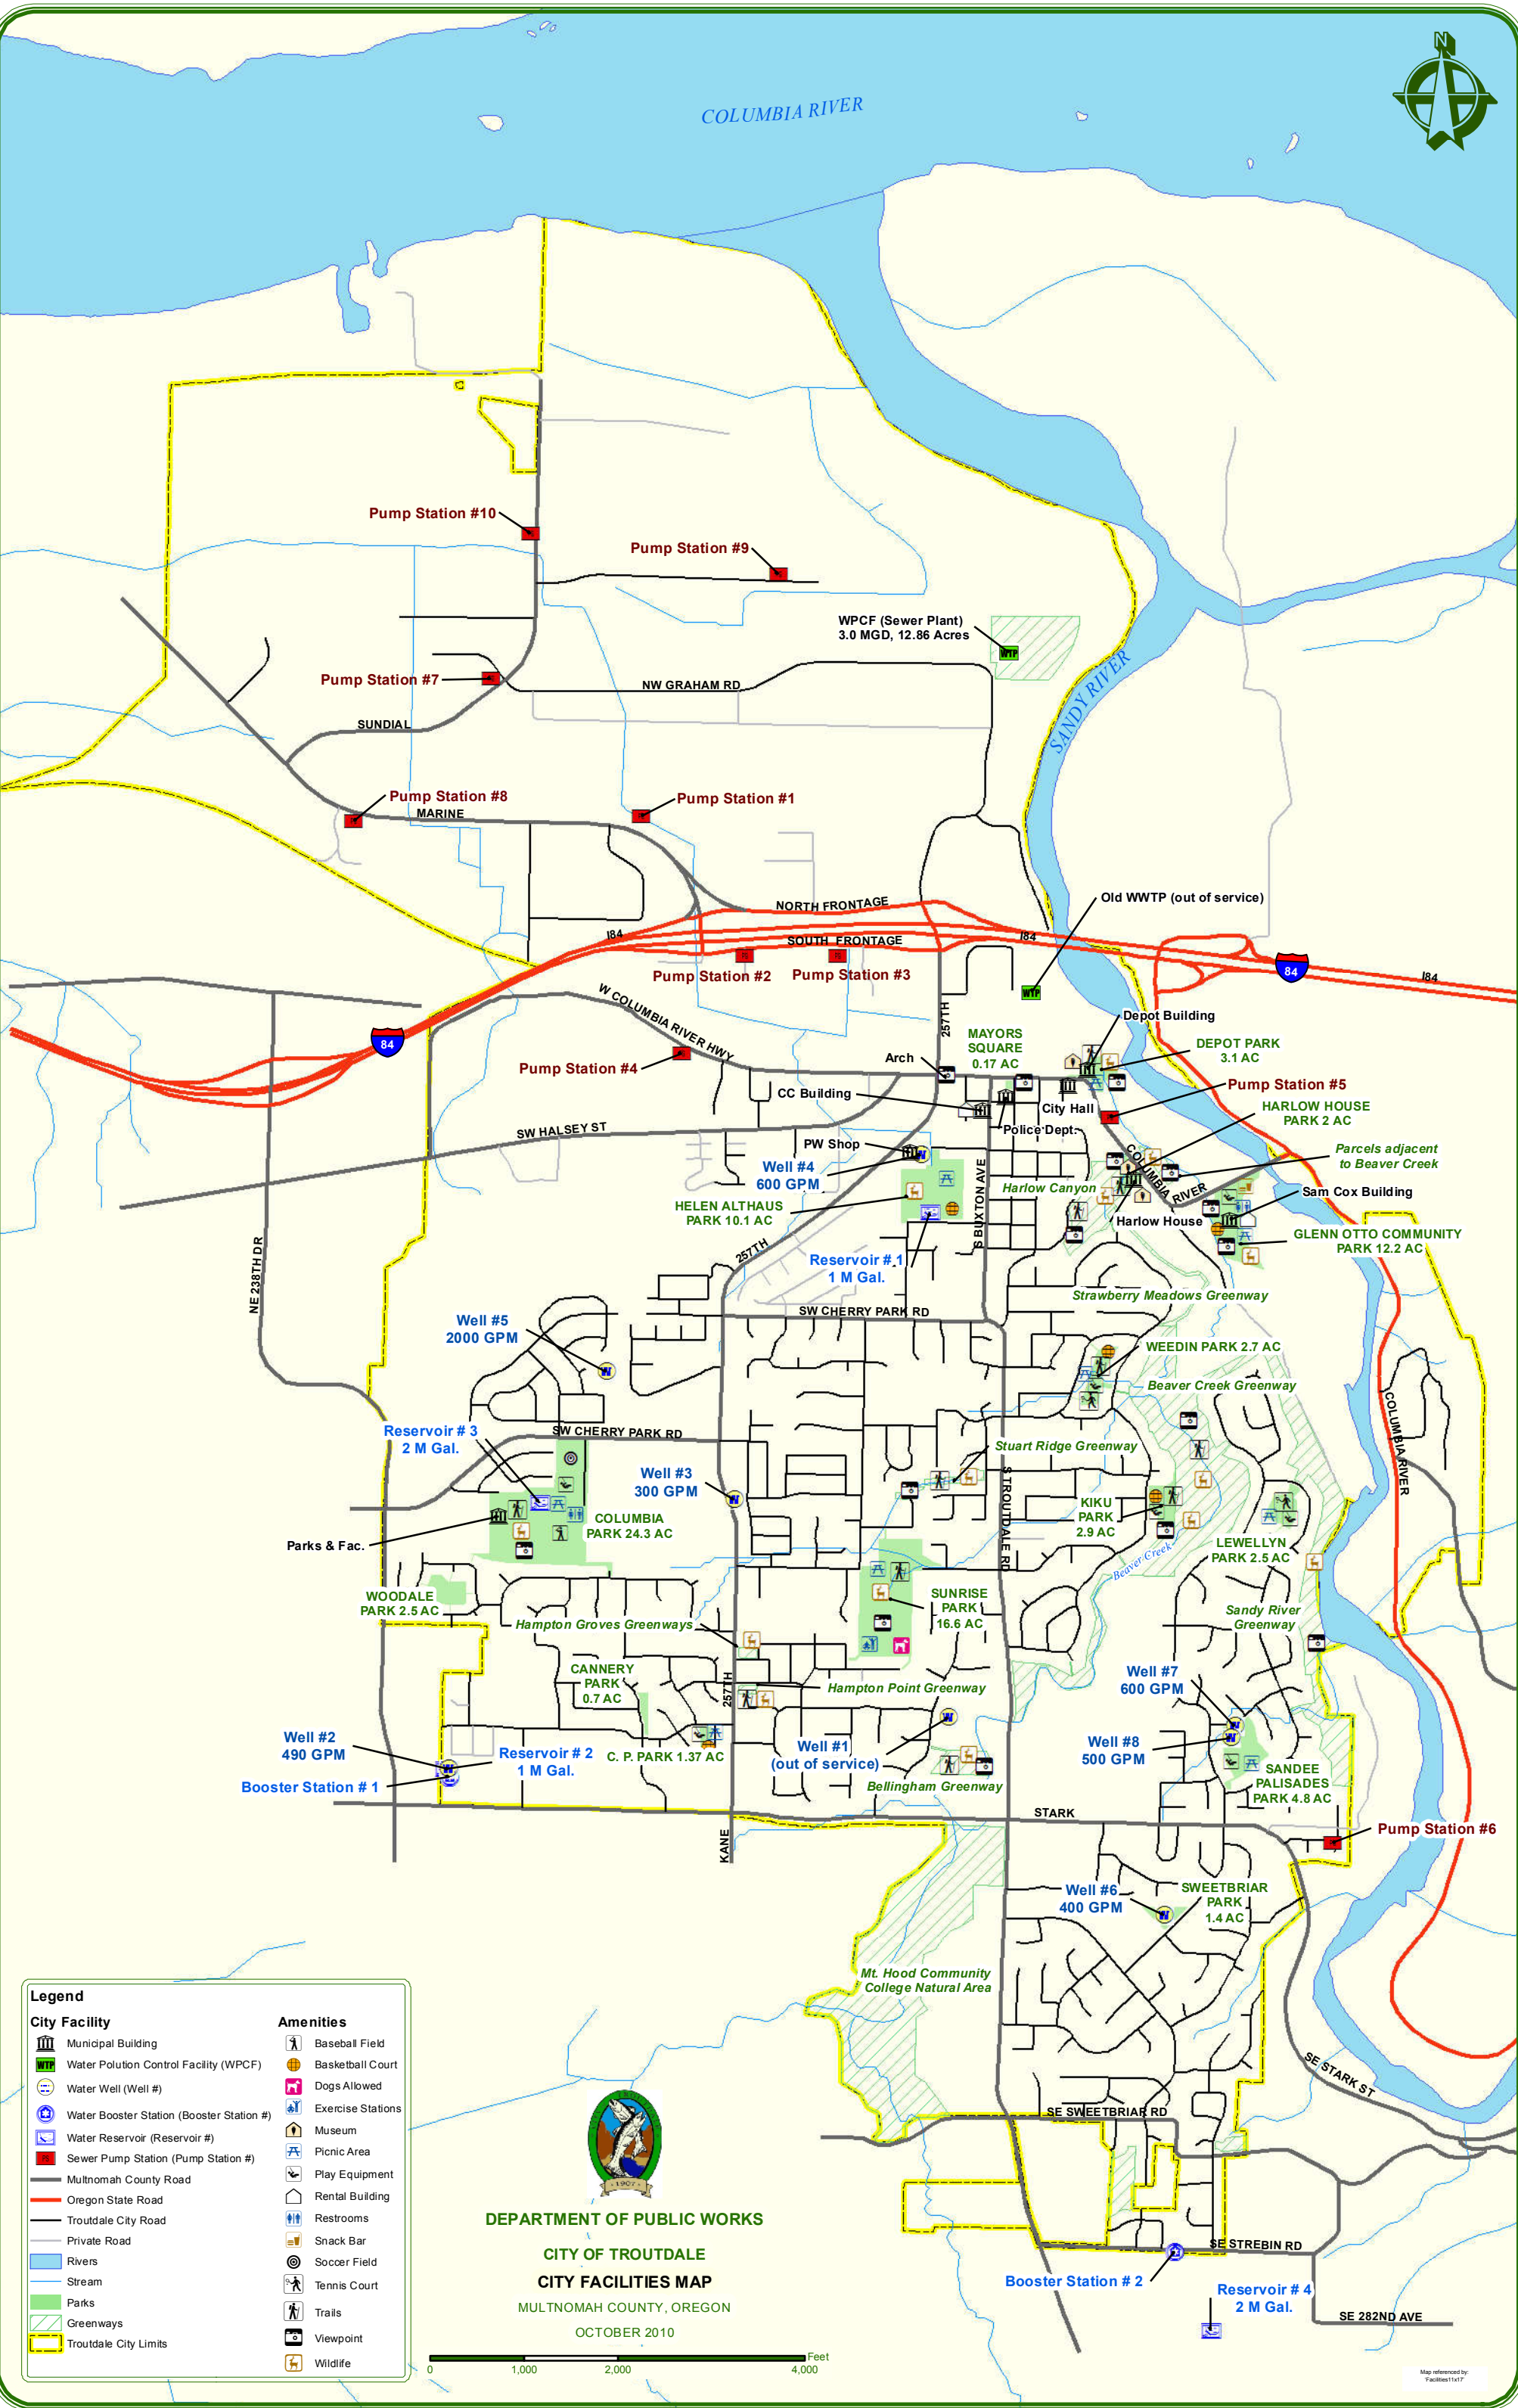

COLUMBIA RIVER

Legend

City Facility	Amenities
Municipal Building	Baseball Field
Water Pollution Control Facility (WPCF)	Basketball Court
Water Well (Well #)	Dogs Allowed
Water Booster Station (Booster Station #)	Exercise Stations
Water Reservoir (Reservoir #)	Museum
Sewer Pump Station (Pump Station #)	Picnic Area
Multnomah County Road	Play Equipment
Oregon State Road	Rental Building
Troutdale City Road	Restrooms
Private Road	Snack Bar
Rivers	Soccer Field
Stream	Tennis Court
Parks	Trails
Greenways	Viewpoint
Troutdale City Limits	Wildlife

DEPARTMENT OF PUBLIC WORKS
CITY OF TROUTDALE
CITY FACILITIES MAP
 MULTNOMAH COUNTY, OREGON
 OCTOBER 2010